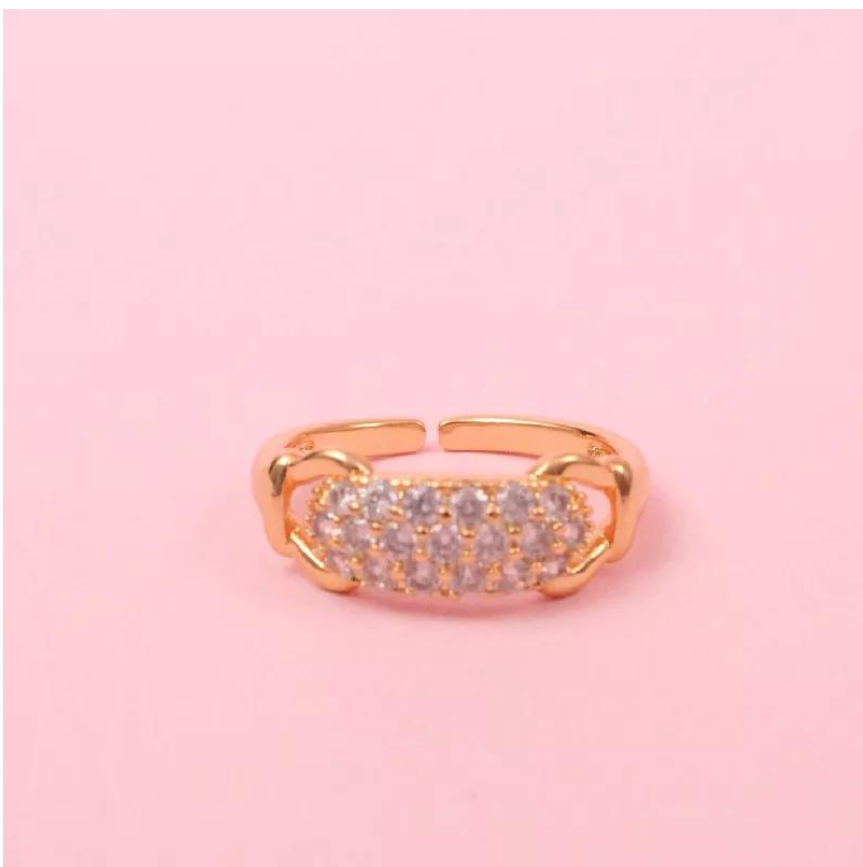

RCX117
Ani. Cover Graduable
6.000